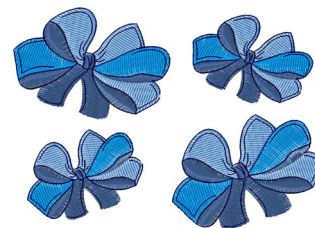

Name: Present Ribbon Bows Machine
Embroidery Design

SKU: WD02-JLA008707A

Brand: Windmill Designs

Unique Colors: 13 (8 color Stops)

Unique Colors

	Color Name (Color Code)	Manufacturer - Type
	Super White (1001) [No Color Selected]	madeira - rayon
	Dusty Lilac (1263) [No Color Selected]	madeira - rayon
	Crocus (286)	Exquisite - Polyester 1000m

Complete Color Sequence

#		Color Name (Color Code)	Manufacturer - Type
1		Super White (1001) [No Color Selected]	madeira - rayon
2		Super White (1001) [No Color Selected]	madeira - rayon
3		Crocus (286)	Exquisite - Polyester 1000m