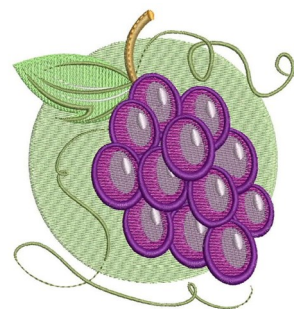

**Name:** Grapes Machine Embroidery Design

**SKU:** WD02-JLA008703A

**Brand:** Windmill Designs

**Unique Colors:** 13 (10 color Stops)

## Unique Colors

	<b>Color Name (Color Code)</b>	<b>Manufacturer - Type</b>
	Super White (1001) [No Color Selected]	madeira - rayon
	Dusty Lilac (1263) [No Color Selected]	madeira - rayon
	Crocus (286)	Exquisite - Polyester 1000m

# Complete Color Sequence

#		Color Name (Color Code)	Manufacturer - Type
1		Super White (1001) [No Color Selected]	madeira - rayon
2		Super White (1001) [No Color Selected]	madeira - rayon
3		Crocus (286)	Exquisite - Polyester 1000m