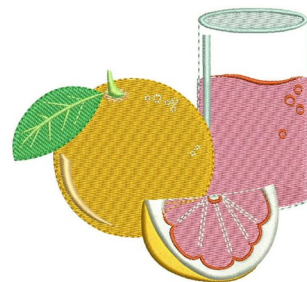

Name: Grapefruit Machine Embroidery Design

SKU: WD02-JLA008702A

Brand: Windmill Designs

Unique Colors: 13 (9 color Stops)

Unique Colors

	Color Name (Color Code)	Manufacturer - Type
	Super White (1001) [No Color Selected]	madeira - rayon
	Dusty Lilac (1263) [No Color Selected]	madeira - rayon
	Crocus (286)	Exquisite - Polyester 1000m

Complete Color Sequence

#		Color Name (Color Code)	Manufacturer - Type
1		Super White (1001) [No Color Selected]	madeira - rayon
2		Super White (1001) [No Color Selected]	madeira - rayon
3		Crocus (286)	Exquisite - Polyester 1000m