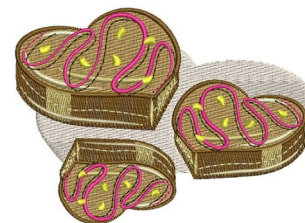

Name: Chocolate Hearts Machine Embroidery Design

SKU: WD02-JLA008700A

Brand: Windmill Designs

Unique Colors: 13 (9 color Stops)

Unique Colors

	Color Name (Color Code)	Manufacturer - Type
	Super White (1001) [No Color Selected]	madeira - rayon
	Dusty Lilac (1263) [No Color Selected]	madeira - rayon
	Crocus (286)	Exquisite - Polyester 1000m

Complete Color Sequence

#		Color Name (Color Code)	Manufacturer - Type
1		Super White (1001) [No Color Selected]	madeira - rayon
2		Super White (1001) [No Color Selected]	madeira - rayon
3		Crocus (286)	Exquisite - Polyester 1000m