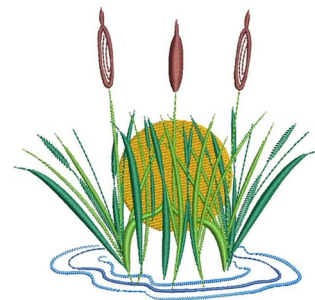

**Name:** Cattails Machine Embroidery Design

**SKU:** WD02-JLA008684A

**Brand:** Windmill Designs

**Unique Colors:** 13 (7 color Stops)

## Unique Colors

	<b>Color Name (Color Code)</b>	<b>Manufacturer - Type</b>
	Super White (1001) [No Color Selected]	madeira - rayon
	Dusty Lilac (1263) [No Color Selected]	madeira - rayon
	Crocus (286)	Exquisite - Polyester 1000m