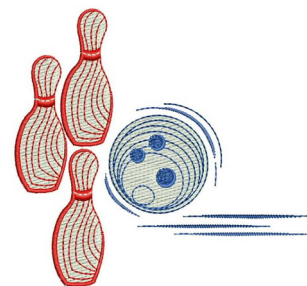

Name: Ripple Bowling Machine Embroidery Design

SKU: WD02-JLA008683A

Brand: Windmill Designs

Unique Colors: 13 (5 color Stops)

Unique Colors

	Color Name (Color Code)	Manufacturer - Type
	Super White (1001) [No Color Selected]	madeira - rayon
	Dusty Lilac (1263) [No Color Selected]	madeira - rayon
	Crocus (286)	Exquisite - Polyester 1000m

Complete Color Sequence

#		Color Name (Color Code)	Manufacturer - Type
1		Super White (1001) [No Color Selected]	madeira - rayon
2		Super White (1001) [No Color Selected]	madeira - rayon
3		Crocus (286)	Exquisite - Polyester 1000m