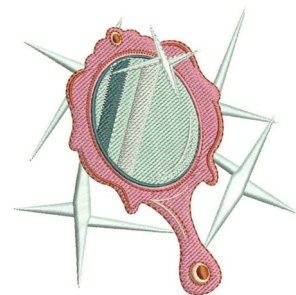

Name: Hand Mirror Machine Embroidery Design

SKU: WD02-JLA008676A

Brand: Windmill Designs

Unique Colors: 13 (8 color Stops)

Unique Colors

	Color Name (Color Code)	Manufacturer - Type
	Super White (1001) [No Color Selected]	madeira - rayon
	Dusty Lilac (1263) [No Color Selected]	madeira - rayon
	Crocus (286)	Exquisite - Polyester 1000m

Complete Color Sequence

#		Color Name (Color Code)	Manufacturer - Type
1		Super White (1001) [No Color Selected]	madeira - rayon
2		Super White (1001) [No Color Selected]	madeira - rayon
3		Crocus (286)	Exquisite - Polyester 1000m