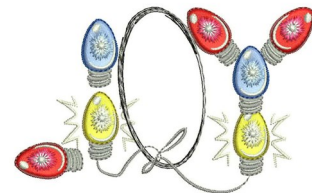

Name: Joy Lights Machine Embroidery Design

SKU: WD02-JLA008674A

Brand: Windmill Designs

Unique Colors: 13 (23 color Stops)

Unique Colors

	Color Name (Color Code)	Manufacturer - Type
	Super White (1001) [No Color Selected]	madeira - rayon
	Dusty Lilac (1263) [No Color Selected]	madeira - rayon
	Crocus (286)	Exquisite - Polyester 1000m

Complete Color Sequence

#		Color Name (Color Code)	Manufacturer - Type
1		Super White (1001) [No Color Selected]	madeira - rayon
2		Super White (1001) [No Color Selected]	madeira - rayon
3		Crocus (286)	Exquisite - Polyester 1000m