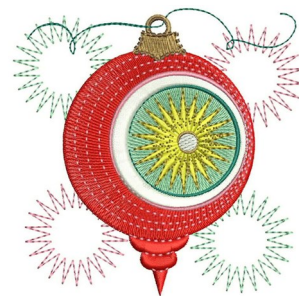

Name: Christmas Ornament Machine
Embroidery Design

SKU: WD02-JLA008664A

Brand: Windmill Designs

Unique Colors: 13 (10 color Stops)

Unique Colors

	Color Name (Color Code)	Manufacturer - Type
	Super White (1001) [No Color Selected]	madeira - rayon
	Dusty Lilac (1263) [No Color Selected]	madeira - rayon
	Crocus (286)	Exquisite - Polyester 1000m

Complete Color Sequence

#		Color Name (Color Code)	Manufacturer - Type
1		Super White (1001) [No Color Selected]	madeira - rayon
2		Super White (1001) [No Color Selected]	madeira - rayon
3		Crocus (286)	Exquisite - Polyester 1000m