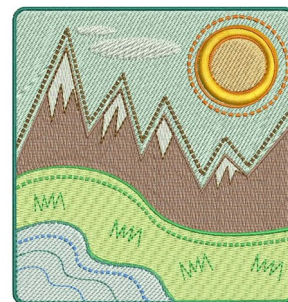

Name: Mountain Landscape

SKU: WD02-JLA008659A

Brand: Windmill Designs

Unique Colors: 13 (13 color Stops)

Unique Colors

	Color Name (Color Code)	Manufacturer - Type
	Super White (1001) [No Color Selected]	madeira - rayon
	Dusty Lilac (1263) [No Color Selected]	madeira - rayon
	Crocus (286)	Exquisite - Polyester 1000m

Complete Color Sequence

#		Color Name (Color Code)	Manufacturer - Type
1		Super White (1001) [No Color Selected]	madeira - rayon
2		Super White (1001) [No Color Selected]	madeira - rayon
3		Crocus (286)	Exquisite - Polyester 1000m