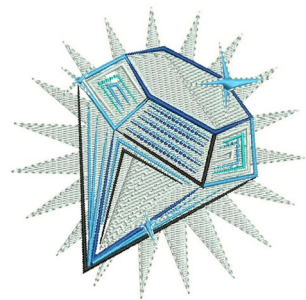

Name: Diamond Jewel

SKU: WD02-JLA008656A

Brand: Windmill Designs

Unique Colors: 13 (8 color Stops)

Unique Colors

	Color Name (Color Code)	Manufacturer - Type
	Super White (1001) [No Color Selected]	madeira - rayon
	Dusty Lilac (1263) [No Color Selected]	madeira - rayon
	Crocus (286)	Exquisite - Polyester 1000m

Complete Color Sequence

#		Color Name (Color Code)	Manufacturer - Type
1		Super White (1001) [No Color Selected]	madeira - rayon
2		Super White (1001) [No Color Selected]	madeira - rayon
3		Crocus (286)	Exquisite - Polyester 1000m