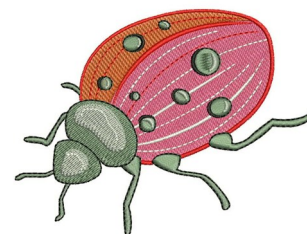

Name: Ladybug Machine Embroidery Design

SKU: WD02-JLA008571A

Brand: Windmill Designs

Unique Colors: 13 (8 color Stops)

Unique Colors

	Color Name (Color Code)	Manufacturer - Type
	Super White (1001) [No Color Selected]	madeira - rayon
	Dusty Lilac (1263) [No Color Selected]	madeira - rayon
	Crocus (286)	Exquisite - Polyester 1000m

Complete Color Sequence

#		Color Name (Color Code)	Manufacturer - Type
1		Super White (1001) [No Color Selected]	madeira - rayon
2		Super White (1001) [No Color Selected]	madeira - rayon
3		Crocus (286)	Exquisite - Polyester 1000m