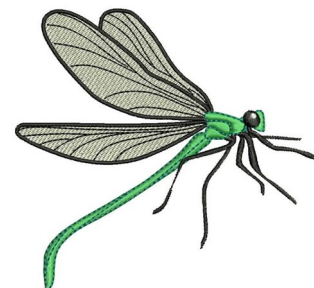

**Name:** Dragonfly

**SKU:** WD02-JLA008567A

**Brand:** Windmill Designs

**Unique Colors:** 13 (6 color Stops)

## Unique Colors

	<b>Color Name (Color Code)</b>	<b>Manufacturer - Type</b>
	Super White (1001) [No Color Selected]	madeira - rayon
	Dusty Lilac (1263) [No Color Selected]	madeira - rayon
	Crocus (286)	Exquisite - Polyester 1000m

# Complete Color Sequence

#		Color Name (Color Code)	Manufacturer - Type
1		Super White (1001) [No Color Selected]	madeira - rayon
2		Super White (1001) [No Color Selected]	madeira - rayon
3		Crocus (286)	Exquisite - Polyester 1000m