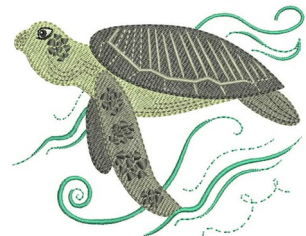

Name: Sea Turtle Machine Embroidery Design

SKU: WD02-JLA008564A

Brand: Windmill Designs

Unique Colors: 13 (8 color Stops)

Unique Colors

	Color Name (Color Code)	Manufacturer - Type
	Super White (1001) [No Color Selected]	madeira - rayon
	Dusty Lilac (1263) [No Color Selected]	madeira - rayon
	Crocus (286)	Exquisite - Polyester 1000m