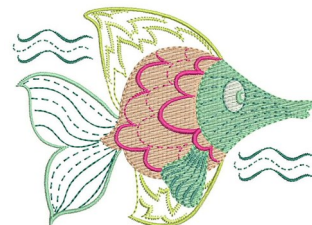

Name: Cartoon Fish

SKU: WD02-JLA008557A

Brand: Windmill Designs

Unique Colors: 13 (10 color Stops)

Unique Colors

	Color Name (Color Code)	Manufacturer - Type
	Super White (1001) [No Color Selected]	madeira - rayon
	Dusty Lilac (1263) [No Color Selected]	madeira - rayon
	Crocus (286)	Exquisite - Polyester 1000m

Complete Color Sequence

#		Color Name (Color Code)	Manufacturer - Type
1		Super White (1001) [No Color Selected]	madeira - rayon
2		Super White (1001) [No Color Selected]	madeira - rayon
3		Crocus (286)	Exquisite - Polyester 1000m