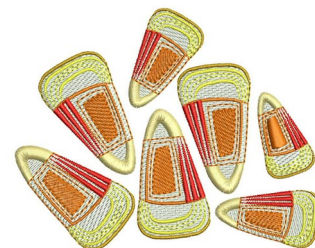

Name: Candy Corn Machine Embroidery Design

SKU: WD02-JLA008554A

Brand: Windmill Designs

Unique Colors: 13 (12 color Stops)

Unique Colors

	Color Name (Color Code)	Manufacturer - Type
	Super White (1001) [No Color Selected]	madeira - rayon
	Dusty Lilac (1263) [No Color Selected]	madeira - rayon
	Crocus (286)	Exquisite - Polyester 1000m

Complete Color Sequence

#		Color Name (Color Code)	Manufacturer - Type
1		Super White (1001) [No Color Selected]	madeira - rayon
2		Super White (1001) [No Color Selected]	madeira - rayon
3		Crocus (286)	Exquisite - Polyester 1000m