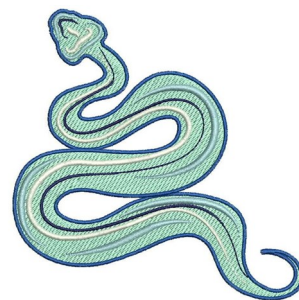

Name: Ripple Snake

SKU: WD02-JLA008549A

Brand: Windmill Designs

Unique Colors: 13 (5 color Stops)

Unique Colors

	Color Name (Color Code)	Manufacturer - Type
	Super White (1001) [No Color Selected]	madeira - rayon
	Dusty Lilac (1263) [No Color Selected]	madeira - rayon
	Crocus (286)	Exquisite - Polyester 1000m

Complete Color Sequence

#		Color Name (Color Code)	Manufacturer - Type
1		Super White (1001) [No Color Selected]	madeira - rayon
2		Super White (1001) [No Color Selected]	madeira - rayon
3		Crocus (286)	Exquisite - Polyester 1000m