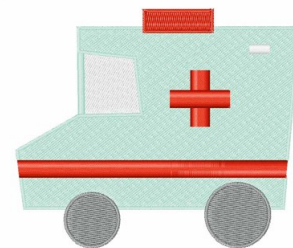

**Name:** Emergency Vehicle Machine Embroidery Design

**SKU:** WD02-JLA005846B

**Brand:** Windmill Designs

**Unique Colors:** 13 (5 color Stops)