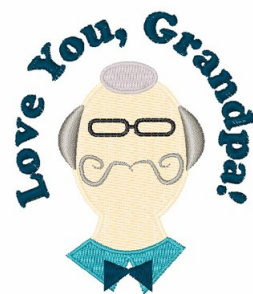

Name: Love You, Grandpa! Machine Embroidery Design

SKU: WD02-JLA005837D

Brand: Windmill Designs

Unique Colors: 13 (7 color Stops)

Unique Colors

	Color Name (Color Code)	Manufacturer - Type
	Super White (1001) [No Color Selected]	madeira - rayon
	Dusty Lilac (1263) [No Color Selected]	madeira - rayon
	Crocus (286)	Exquisite - Polyester 1000m