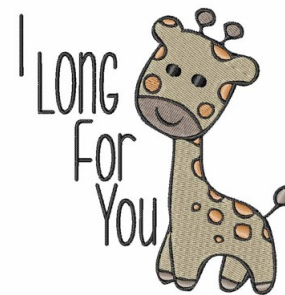

Name: I Long For You Machine Embroidery Design

SKU: WD02-JLA005834D

Brand: Windmill Designs

Unique Colors: 13 (4 color Stops)

Unique Colors

	Color Name (Color Code)	Manufacturer - Type
	Super White (1001) [No Color Selected]	madeira - rayon
	Dusty Lilac (1263) [No Color Selected]	madeira - rayon
	Crocus (286)	Exquisite - Polyester 1000m