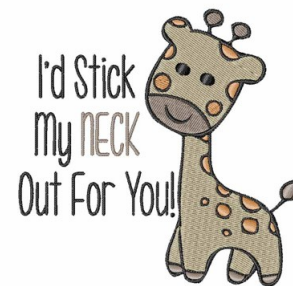

**Name:** Ill Stick By You Machine Embroidery Design

**SKU:** WD02-JLA005834B

**Brand:** Windmill Designs

**Unique Colors:** 13 (5 color Stops)