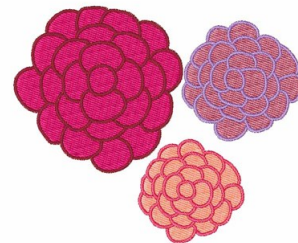

Name: Spring Flowers

SKU: WD02-JLA005827B

Brand: Windmill Designs

Unique Colors: 13 (6 color Stops)

Unique Colors

	Color Name (Color Code)	Manufacturer - Type
	Super White (1001) [No Color Selected]	madeira - rayon
	Dusty Lilac (1263) [No Color Selected]	madeira - rayon
	Crocus (286)	Exquisite - Polyester 1000m

Complete Color Sequence

#		Color Name (Color Code)	Manufacturer - Type
1		Super White (1001) [No Color Selected]	madeira - rayon
2		Super White (1001) [No Color Selected]	madeira - rayon
3		Crocus (286)	Exquisite - Polyester 1000m