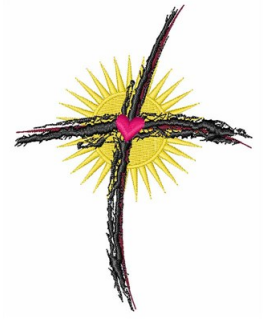

Name: Religious Cross

SKU: WD02-JLA005824B

Brand: Windmill Designs

Unique Colors: 13 (4 color Stops)

Unique Colors

	Color Name (Color Code)	Manufacturer - Type
	Super White (1001) [No Color Selected]	madeira - rayon
	Dusty Lilac (1263) [No Color Selected]	madeira - rayon
	Crocus (286)	Exquisite - Polyester 1000m