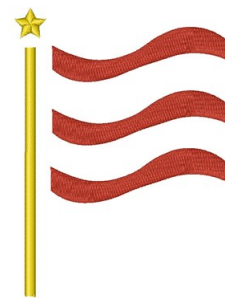

**Name:** International Flag Machine Embroidery Design

**SKU:** WD02-JLA005821A

**Brand:** Windmill Designs

**Unique Colors:** 13 (2 color Stops)

## Unique Colors

	Color Name (Color Code)	Manufacturer - Type
	Super White (1001) [No Color Selected]	madeira - rayon
	Dusty Lilac (1263) [No Color Selected]	madeira - rayon
	Crocus (286)	Exquisite - Polyester 1000m

# Complete Color Sequence

#		Color Name (Color Code)	Manufacturer - Type
1		Super White (1001) [No Color Selected]	madeira - rayon
2		Super White (1001) [No Color Selected]	madeira - rayon
3		Crocus (286)	Exquisite - Polyester 1000m