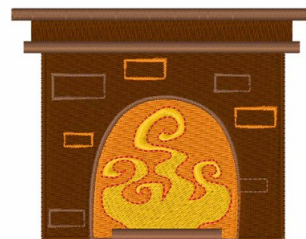

Name: Cozy Fireplace Machine Embroidery Design

SKU: WD02-JLA005818A

Brand: Windmill Designs

Unique Colors: 13 (5 color Stops)

Unique Colors

	Color Name (Color Code)	Manufacturer - Type
	Super White (1001) [No Color Selected]	madeira - rayon
	Dusty Lilac (1263) [No Color Selected]	madeira - rayon
	Crocus (286)	Exquisite - Polyester 1000m

Complete Color Sequence

#		Color Name (Color Code)	Manufacturer - Type
1		Super White (1001) [No Color Selected]	madeira - rayon
2		Super White (1001) [No Color Selected]	madeira - rayon
3		Crocus (286)	Exquisite - Polyester 1000m