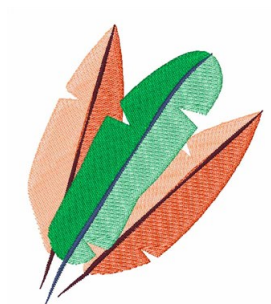

Name: Wild Spirit Feathers

SKU: WD02-JLA005817A

Brand: Windmill Designs

Unique Colors: 13 (6 color Stops)

Unique Colors

	Color Name (Color Code)	Manufacturer - Type
	Super White (1001) [No Color Selected]	madeira - rayon
	Dusty Lilac (1263) [No Color Selected]	madeira - rayon
	Crocus (286)	Exquisite - Polyester 1000m

Complete Color Sequence

#		Color Name (Color Code)	Manufacturer - Type
1		Super White (1001) [No Color Selected]	madeira - rayon
2		Super White (1001) [No Color Selected]	madeira - rayon
3		Crocus (286)	Exquisite - Polyester 1000m