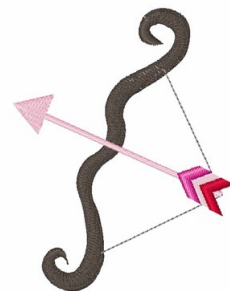

Name: Bow & Arrow Machine Embroidery Design

SKU: WD02-JLA005813A

Brand: Windmill Designs

Unique Colors: 13 (5 color Stops)

Unique Colors

	Color Name (Color Code)	Manufacturer - Type
	Super White (1001) [No Color Selected]	madeira - rayon
	Dusty Lilac (1263) [No Color Selected]	madeira - rayon
	Crocus (286)	Exquisite - Polyester 1000m

Complete Color Sequence

#		Color Name (Color Code)	Manufacturer - Type
1		Super White (1001) [No Color Selected]	madeira - rayon
2		Super White (1001) [No Color Selected]	madeira - rayon
3		Crocus (286)	Exquisite - Polyester 1000m