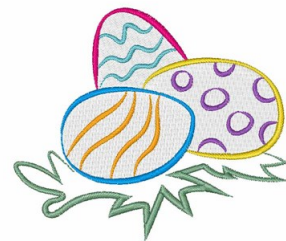

**Name:** Easter Eggs Machine Embroidery Design

**SKU:** WD02-JLA005811A

**Brand:** Windmill Designs

**Unique Colors:** 13 (8 color Stops)