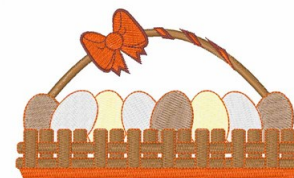

Name: Eggs In A Basket Machine Embroidery Design

SKU: WD02-JLA005810B

Brand: Windmill Designs

Unique Colors: 13 (10 color Stops)

Unique Colors

	Color Name (Color Code)	Manufacturer - Type
	Super White (1001) [No Color Selected]	madeira - rayon
	Dusty Lilac (1263) [No Color Selected]	madeira - rayon
	Crocus (286)	Exquisite - Polyester 1000m

Complete Color Sequence

#		Color Name (Color Code)	Manufacturer - Type
1		Super White (1001) [No Color Selected]	madeira - rayon
2		Super White (1001) [No Color Selected]	madeira - rayon
3		Crocus (286)	Exquisite - Polyester 1000m