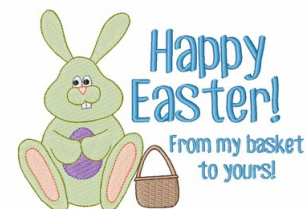

Name: Happy Easter Bunny Machine Embroidery Design

SKU: WD02-JLA005807D

Brand: Windmill Designs

Unique Colors: 13 (15 color Stops)

Unique Colors

	Color Name (Color Code)	Manufacturer - Type
	Super White (1001) [No Color Selected]	madeira - rayon
	Dusty Lilac (1263) [No Color Selected]	madeira - rayon
	Crocus (286)	Exquisite - Polyester 1000m