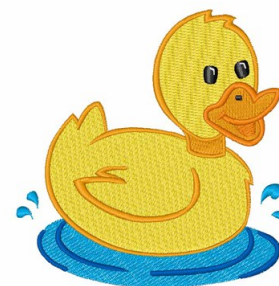

Name: Bath Time Duck Machine Embroidery Design

SKU: WD02-JLA005801A

Brand: Windmill Designs

Unique Colors: 13 (7 color Stops)

Unique Colors

	Color Name (Color Code)	Manufacturer - Type
	Super White (1001) [No Color Selected]	madeira - rayon
	Dusty Lilac (1263) [No Color Selected]	madeira - rayon
	Crocus (286)	Exquisite - Polyester 1000m

Complete Color Sequence

#		Color Name (Color Code)	Manufacturer - Type
1		Super White (1001) [No Color Selected]	madeira - rayon
2		Super White (1001) [No Color Selected]	madeira - rayon
3		Crocus (286)	Exquisite - Polyester 1000m