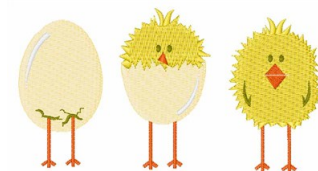

Name: Easter Chicks Machine Embroidery Design

SKU: WD02-JLA005786A

Brand: Windmill Designs

Unique Colors: 13 (6 color Stops)

Unique Colors

| | Color Name (Color Code) | Manufacturer - Type |
|--|--|-----------------------------|
|  | Super White (1001) [No Color Selected] | madeira - rayon |
|  | Dusty Lilac (1263) [No Color Selected] | madeira - rayon |
|  | Crocus (286) | Exquisite - Polyester 1000m |

Complete Color Sequence

| # | | Color Name (Color Code) | Manufacturer - Type |
|---|---|--|--------------------------------|
| 1 |  | Super White (1001) [No Color Selected] | madeira - rayon |
| 2 |  | Super White (1001) [No Color Selected] | madeira - rayon |
| 3 |  | Crocus (286) | Exquisite - Polyester 1000m |