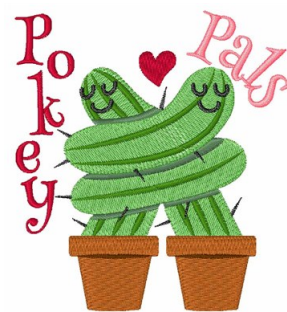

Name: Pokey Pals Machine Embroidery Design

SKU: WD02-JLA005775C

Brand: Windmill Designs

Unique Colors: 13 (10 color Stops)

Unique Colors

	Color Name (Color Code)	Manufacturer - Type
	Super White (1001) [No Color Selected]	madeira - rayon
	Dusty Lilac (1263) [No Color Selected]	madeira - rayon
	Crocus (286)	Exquisite - Polyester 1000m