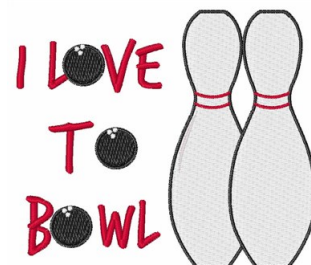

**Name:** I Love To Bowl Machine Embroidery Design

**SKU:** WD02-JLA005767A

**Brand:** Windmill Designs

**Unique Colors:** 13 (6 color Stops)