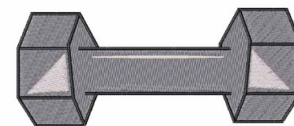

Name: Weight Training Machine Embroidery Design

SKU: WD02-JLA005764A

Brand: Windmill Designs

Unique Colors: 13 (3 color Stops)

Unique Colors

	Color Name (Color Code)	Manufacturer - Type
	Super White (1001) [No Color Selected]	madeira - rayon
	Dusty Lilac (1263) [No Color Selected]	madeira - rayon
	Crocus (286)	Exquisite - Polyester 1000m

Complete Color Sequence

#		Color Name (Color Code)	Manufacturer - Type
1		Super White (1001) [No Color Selected]	madeira - rayon
2		Super White (1001) [No Color Selected]	madeira - rayon
3		Crocus (286)	Exquisite - Polyester 1000m