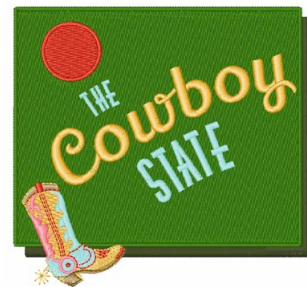

**Name:** WY The Cowboy State Machine  
Embroidery Design

**SKU:** WD02-JLA005758B

**Brand:** Windmill Designs

**Unique Colors:** 13 (13 color Stops)