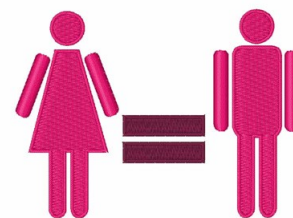

Name: Equality Machine Embroidery Design

SKU: WD02-JLA005756B

Brand: Windmill Designs

Unique Colors: 13 (2 color Stops)

EQUALITY

Unique Colors

	Color Name (Color Code)	Manufacturer - Type
	Super White (1001) [No Color Selected]	madeira - rayon
	Dusty Lilac (1263) [No Color Selected]	madeira - rayon
	Crocus (286)	Exquisite - Polyester 1000m

Complete Color Sequence

#		Color Name (Color Code)	Manufacturer - Type
1		Super White (1001) [No Color Selected]	madeira - rayon
2		Super White (1001) [No Color Selected]	madeira - rayon
3		Crocus (286)	Exquisite - Polyester 1000m