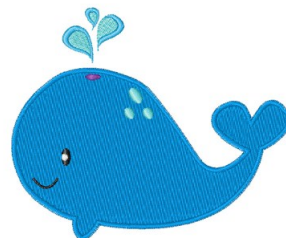

Name: Whale

SKU: WD02-JLA005754A

Brand: Windmill Designs

Unique Colors: 13 (6 color Stops)

Unique Colors

	Color Name (Color Code)	Manufacturer - Type
	Super White (1001) [No Color Selected]	madeira - rayon
	Dusty Lilac (1263) [No Color Selected]	madeira - rayon
	Crocus (286)	Exquisite - Polyester 1000m