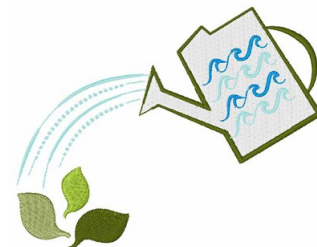

Name: Water Can Machine Embroidery Design

SKU: WD02-JLA005753A

Brand: Windmill Designs

Unique Colors: 13 (7 color Stops)

Unique Colors

	Color Name (Color Code)	Manufacturer - Type
	Super White (1001) [No Color Selected]	madeira - rayon
	Dusty Lilac (1263) [No Color Selected]	madeira - rayon
	Crocus (286)	Exquisite - Polyester 1000m