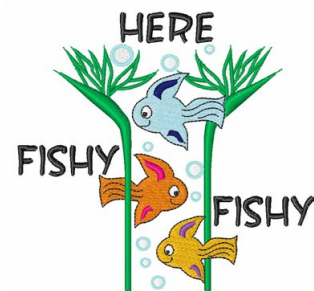

Name: Here Fishy Machine Embroidery Design

SKU: WD02-JLA005745D

Brand: Windmill Designs

Unique Colors: 13 (14 color Stops)

Unique Colors

	Color Name (Color Code)	Manufacturer - Type
	Super White (1001) [No Color Selected]	madeira - rayon
	Dusty Lilac (1263) [No Color Selected]	madeira - rayon
	Crocus (286)	Exquisite - Polyester 1000m