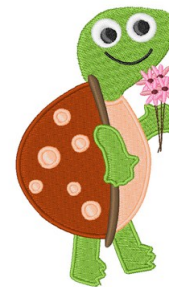

Name: Happy Turtle

SKU: WD02-JLA005743A

Brand: Windmill Designs

Unique Colors: 13 (14 color Stops)

Unique Colors

	Color Name (Color Code)	Manufacturer - Type
	Super White (1001) [No Color Selected]	madeira - rayon
	Dusty Lilac (1263) [No Color Selected]	madeira - rayon
	Crocus (286)	Exquisite - Polyester 1000m

Complete Color Sequence

#		Color Name (Color Code)	Manufacturer - Type
1		Super White (1001) [No Color Selected]	madeira - rayon
2		Super White (1001) [No Color Selected]	madeira - rayon
3		Crocus (286)	Exquisite - Polyester 1000m