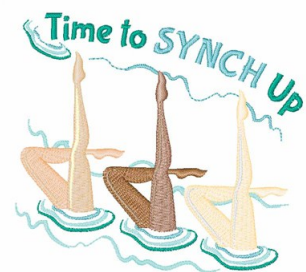

Name: Sync Up Swimmers Machine Embroidery Design

SKU: WD02-JLA005728D

Brand: Windmill Designs

Unique Colors: 13 (14 color Stops)

Unique Colors

	Color Name (Color Code)	Manufacturer - Type
	Super White (1001) [No Color Selected]	madeira - rayon
	Dusty Lilac (1263) [No Color Selected]	madeira - rayon
	Crocus (286)	Exquisite - Polyester 1000m