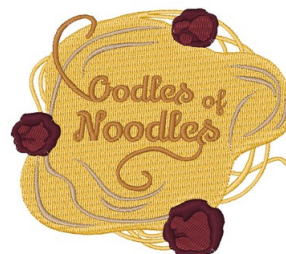

**Name:** Oodles Of Noodles Pasta Machine  
Embroidery Design

**SKU:** WD02-JLA005722C

**Brand:** Windmill Designs

**Unique Colors:** 13 (5 color Stops)