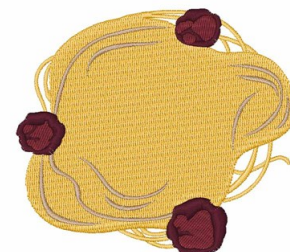

Name: Angel Hair Pasta Entree Machine
Embroidery Design

SKU: WD02-JLA005722B

Brand: Windmill Designs

Unique Colors: 13 (4 color Stops)

Unique Colors

	Color Name (Color Code)	Manufacturer - Type
	Super White (1001) [No Color Selected]	madeira - rayon
	Dusty Lilac (1263) [No Color Selected]	madeira - rayon
	Crocus (286)	Exquisite - Polyester 1000m

Complete Color Sequence

#		Color Name (Color Code)	Manufacturer - Type
1		Super White (1001) [No Color Selected]	madeira - rayon
2		Super White (1001) [No Color Selected]	madeira - rayon
3		Crocus (286)	Exquisite - Polyester 1000m