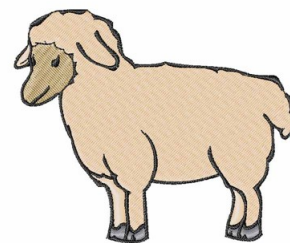

Name: Sheep Machine Embroidery Design

SKU: WD02-JLA005708A

Brand: Windmill Designs

Unique Colors: 13 (4 color Stops)

Unique Colors

	Color Name (Color Code)	Manufacturer - Type
	Super White (1001) [No Color Selected]	madeira - rayon
	Dusty Lilac (1263) [No Color Selected]	madeira - rayon
	Crocus (286)	Exquisite - Polyester 1000m