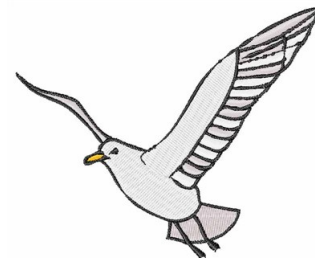

Name: Seagull Machine Embroidery Design

SKU: WD02-JLA005706A

Brand: Windmill Designs

Unique Colors: 13 (4 color Stops)

Unique Colors

	Color Name (Color Code)	Manufacturer - Type
	Super White (1001) [No Color Selected]	madeira - rayon
	Dusty Lilac (1263) [No Color Selected]	madeira - rayon
	Crocus (286)	Exquisite - Polyester 1000m