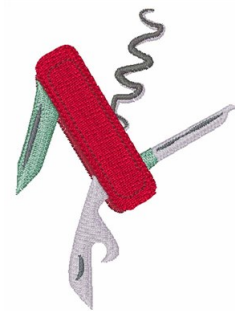

Name: Swiss Army Knife

SKU: WD02-JLA005692A

Brand: Windmill Designs

Unique Colors: 13 (7 color Stops)

Unique Colors

	Color Name (Color Code)	Manufacturer - Type
	Super White (1001) [No Color Selected]	madeira - rayon
	Dusty Lilac (1263) [No Color Selected]	madeira - rayon
	Crocus (286)	Exquisite - Polyester 1000m

Complete Color Sequence

#		Color Name (Color Code)	Manufacturer - Type
1		Super White (1001) [No Color Selected]	madeira - rayon
2		Super White (1001) [No Color Selected]	madeira - rayon
3		Crocus (286)	Exquisite - Polyester 1000m