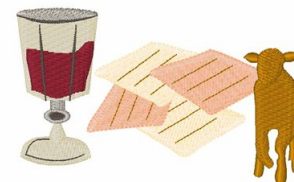

Name: Happy Passover Machine Embroidery Design

SKU: WD02-JLA005680A

Brand: Windmill Designs

Unique Colors: 13 (13 color Stops)

Unique Colors

	Color Name (Color Code)	Manufacturer - Type
	Super White (1001) [No Color Selected]	madeira - rayon
	Dusty Lilac (1263) [No Color Selected]	madeira - rayon
	Crocus (286)	Exquisite - Polyester 1000m

Complete Color Sequence

#		Color Name (Color Code)	Manufacturer - Type
1		Super White (1001) [No Color Selected]	madeira - rayon
2		Super White (1001) [No Color Selected]	madeira - rayon
3		Crocus (286)	Exquisite - Polyester 1000m