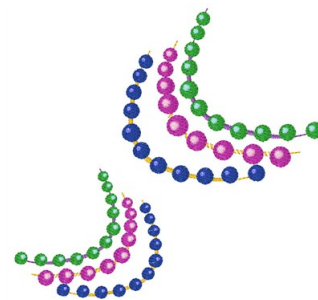

**Name:** Happy Mardi Gras Beads

**SKU:** WD02-JLA005679A

**Brand:** Windmill Designs

**Unique Colors:** 13 (8 color Stops)

## Unique Colors

	<b>Color Name (Color Code)</b>	<b>Manufacturer - Type</b>
	Super White (1001) [No Color Selected]	madeira - rayon
	Dusty Lilac (1263) [No Color Selected]	madeira - rayon
	Crocus (286)	Exquisite - Polyester 1000m

# Complete Color Sequence

#		Color Name (Color Code)	Manufacturer - Type
1		Super White (1001) [No Color Selected]	madeira - rayon
2		Super White (1001) [No Color Selected]	madeira - rayon
3		Crocus (286)	Exquisite - Polyester 1000m