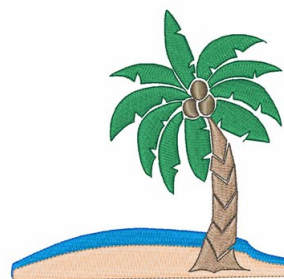

Name: Day At The Beach Machine Embroidery Design

SKU: WD02-JLA005677A

Brand: Windmill Designs

Unique Colors: 13 (8 color Stops)

Unique Colors

	Color Name (Color Code)	Manufacturer - Type
	Super White (1001) [No Color Selected]	madeira - rayon
	Dusty Lilac (1263) [No Color Selected]	madeira - rayon
	Crocus (286)	Exquisite - Polyester 1000m

Complete Color Sequence

#		Color Name (Color Code)	Manufacturer - Type
1		Super White (1001) [No Color Selected]	madeira - rayon
2		Super White (1001) [No Color Selected]	madeira - rayon
3		Crocus (286)	Exquisite - Polyester 1000m